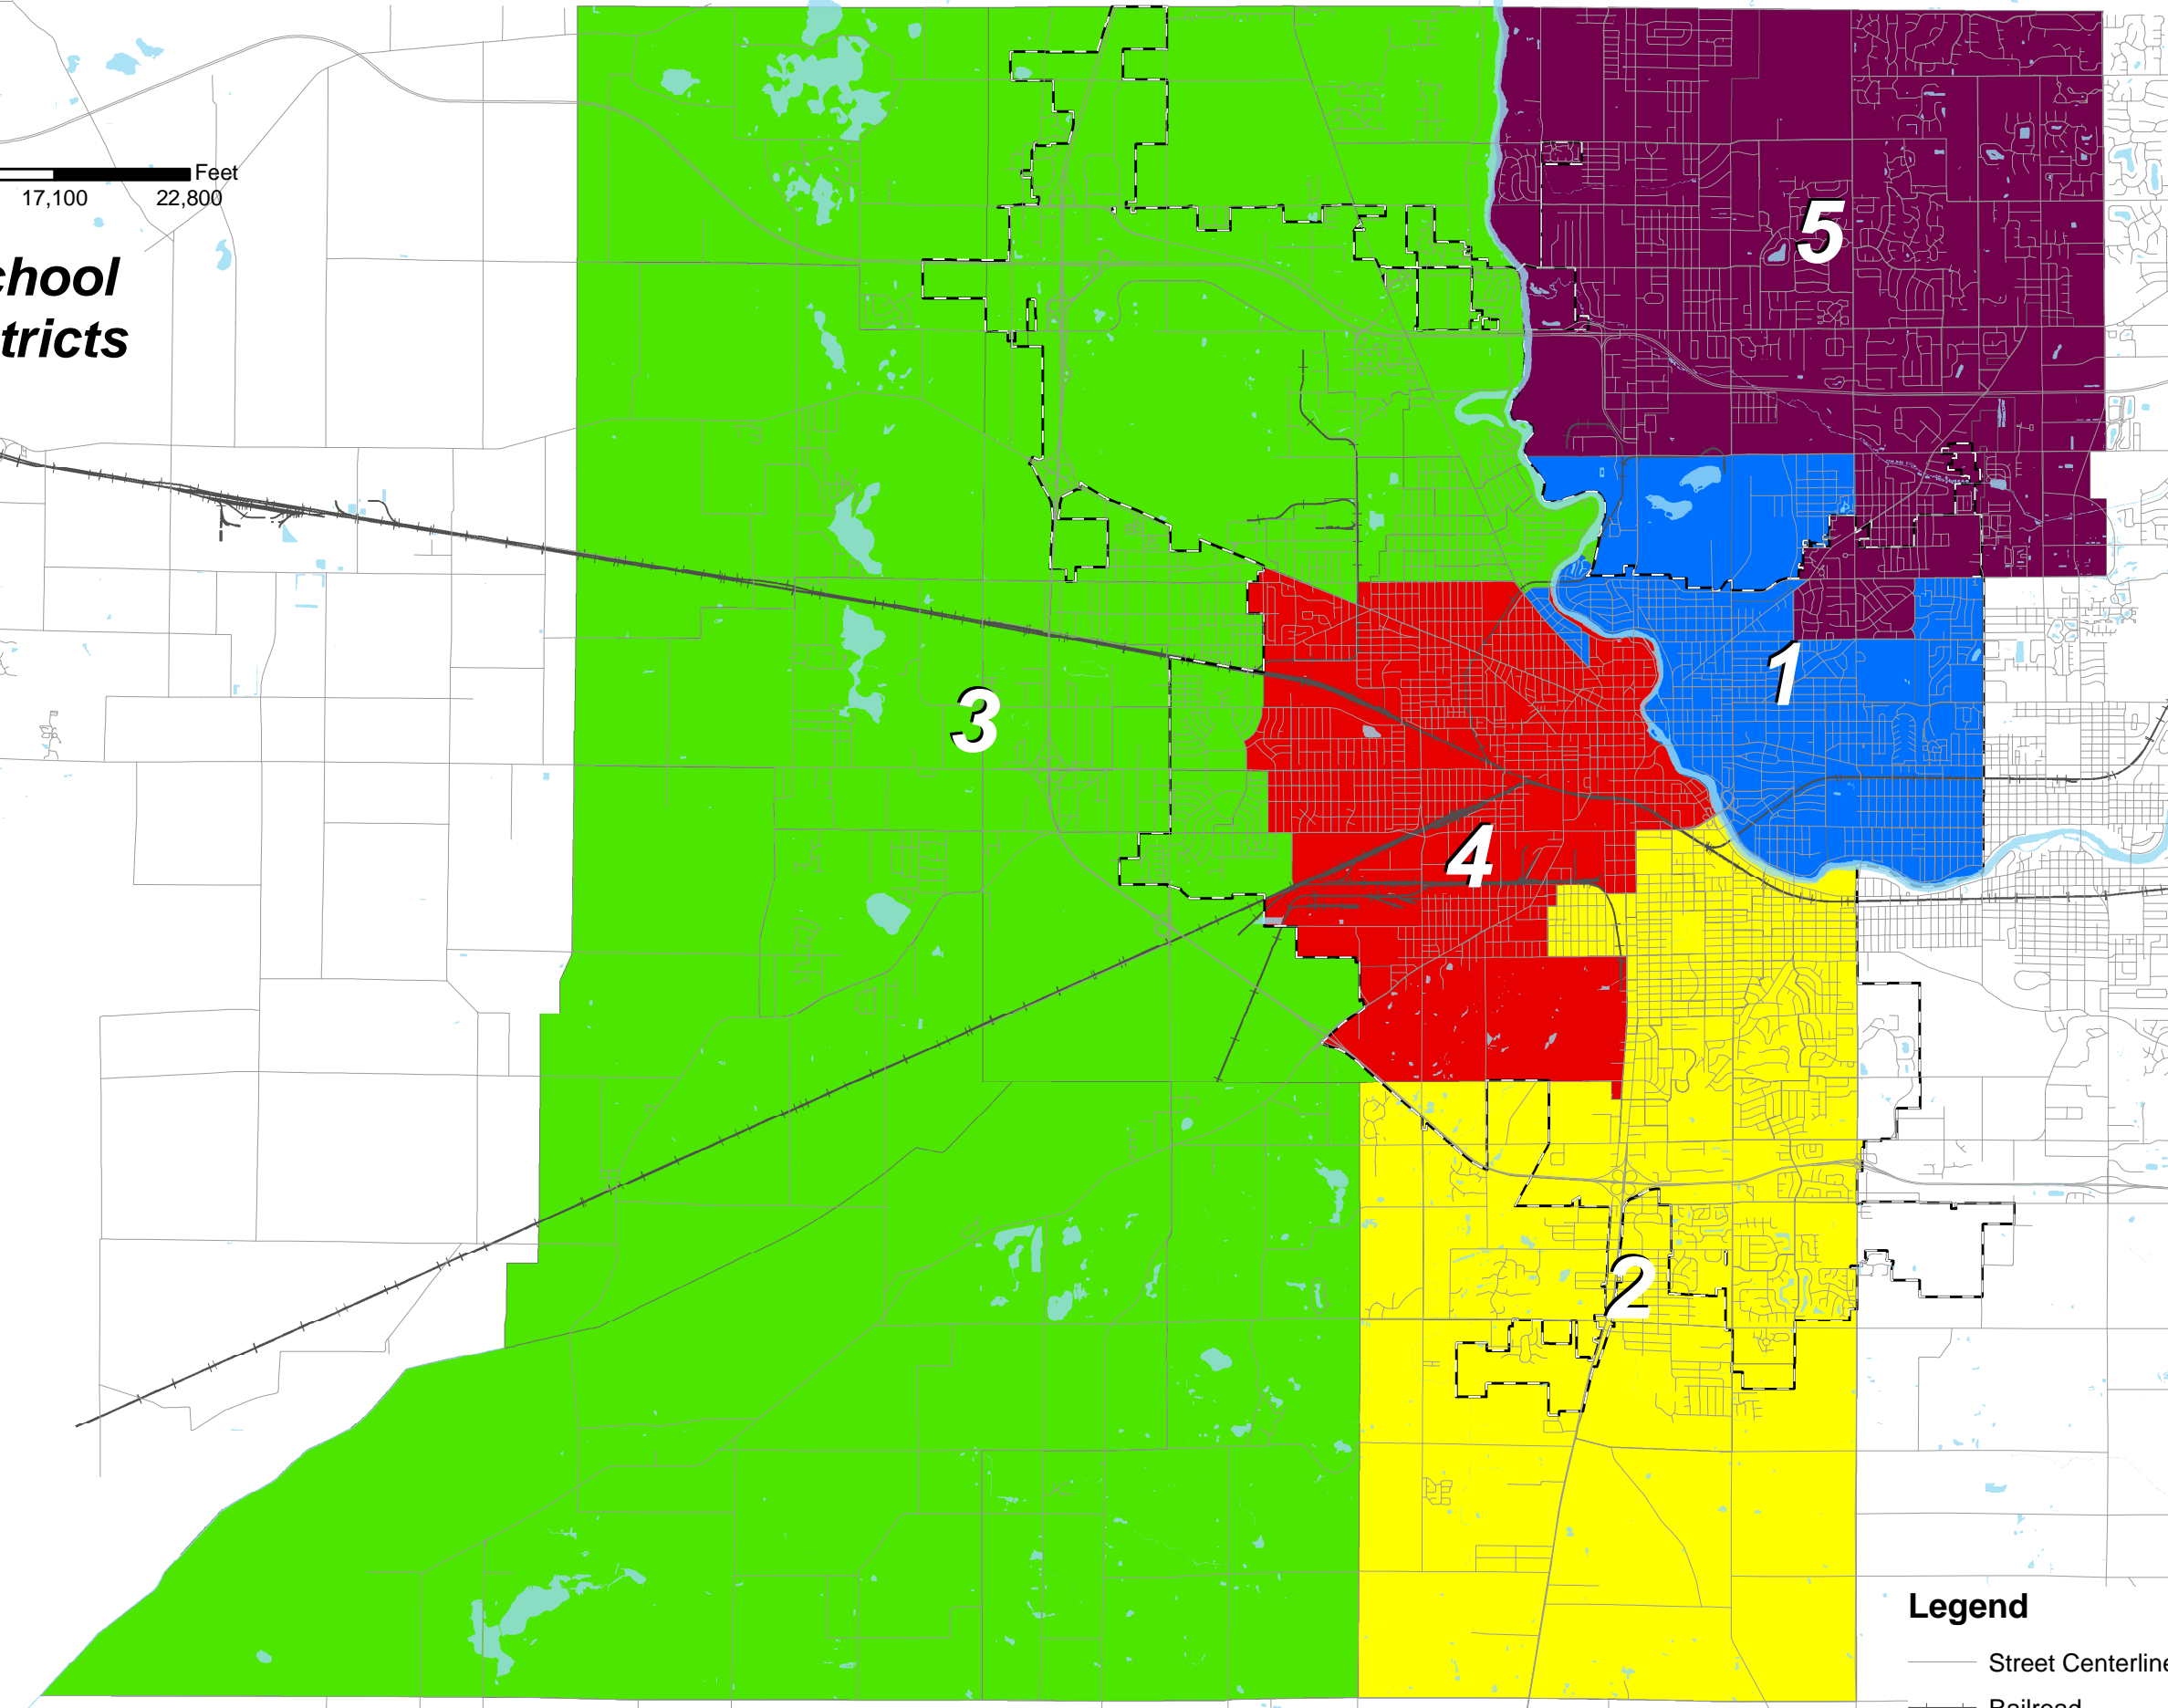

17,100 Feet 22,800

# School Districts

## Legend

- Street Centerline
- Railroad